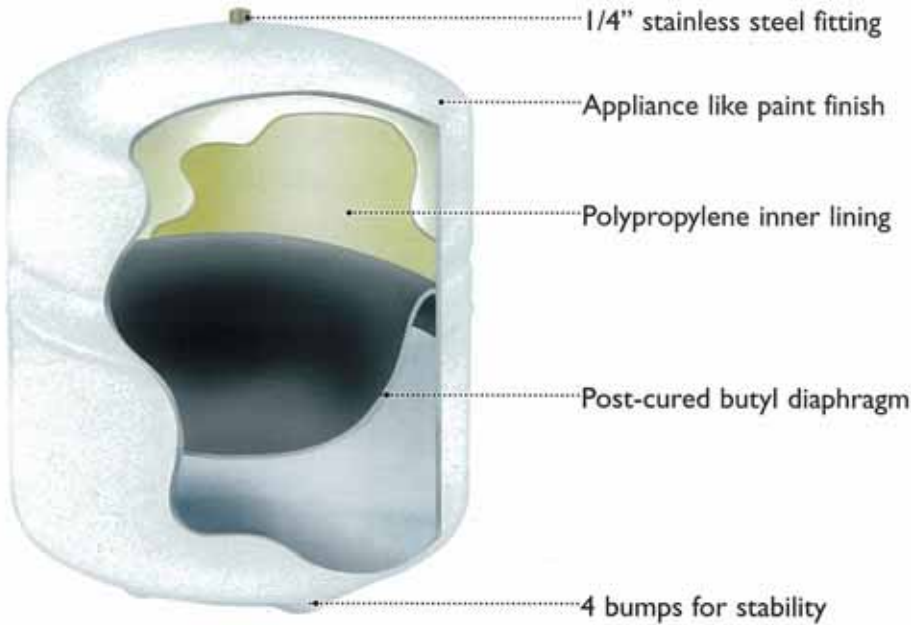

FRO Series

Reverse Osmosis Storage Tanks

Specifications

Model	Tank		Dimensions (inches)		Weight (lbs)
	Volume	Capacity	Diameter	Height	
FRO 122	3.2	2.5	9"	13¾"	7.5 lbs
FRO 132	4.4	3.2	10.9"	13¾"	9 lbs
FRO 1070	14	10.3	15.2"	22½"	24 lbs

Maximum working Pressure: 125 PSI • Connection: 1/4" stainless steel MPT • Pre-charge: 7 psig

The H2 PRO Family:

- **HTX Series**
  Hydronic Expansion Tanks
- **WH Series**
  Thermal Expansion Tanks
- **PH Series**
  Thermal Expansion Tanks
- **PBS Series**
  Pressure Booster Systems
- **SSI Series**
  Stainless Steel
  Indirect Fired Water Heaters
- **GLI Series**
  Glass Lined
  Indirect Fired Water Heaters

Model	Tank Precharge PSIG	Drawdown Gallons @ Listed System Pressure					
		20	30	40	50	60	70
FRO 122	5	1.4	1.8	2.0	2.2	2.4	2.5
	10	0.9	1.4	1.8	2.0	2.1	2.3
FRO 132	5	1.9	2.5	2.8	3.1	3.2	3.4
	10	1.3	2.0	2.4	2.7	2.9	3.1
FRO 1070	5	6.0	7.8	9.0	9.7	10.3	10.7
	10	4.0	6.3	7.7	8.7	9.4	9.9

Distributed by
FRAKCO INC
LUVERNE, MN